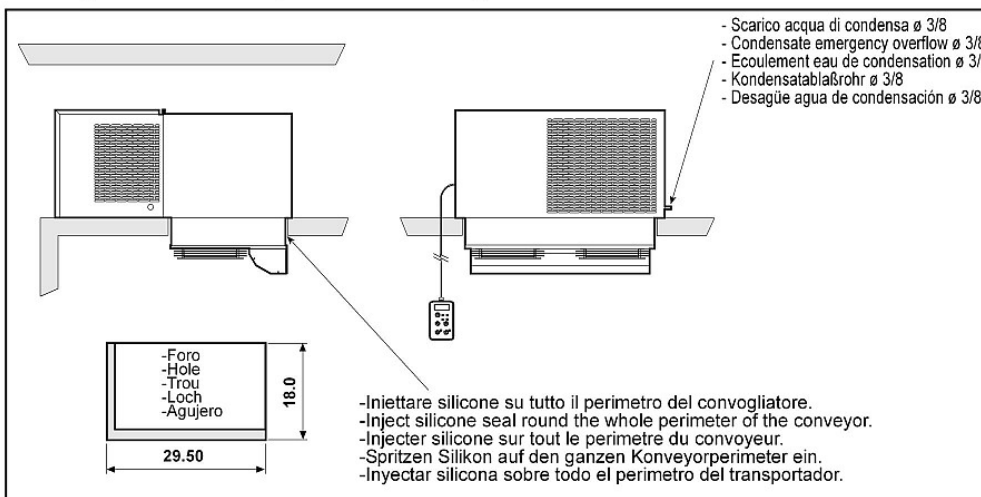

** Use air throw as a base. Air throw is affected by many factors such as height of room, product storage, location of evaporator, etc.

Tc: Coldroom temp. - Ta: External temp.

P: Refrigerant capacity - V: Recommended cold-room volume

Dimensioni - Dimensions - Dimensions
Abmessungen - Dimensiones

SB135/ETL

Schema di montaggio - Mounting scheme - Schema de montage
Montageschema - Esquema de montaje

- * Raccomandazioni in sede di installazione e per il controllo fornite sul manuale di installazione
- * To be advised at time of order for factory installation and operating instructions
- * Recommendations au moments d'installations et pour le contrôle fournis sur le manuel d'installation
- * Empfehlungen für die Installationsphase und zur Kontrolle, die im Handbuch zur Installation enthalten sind
- * Por cuanto respecta a recomendaciones de instalación y control ver manual de instalación