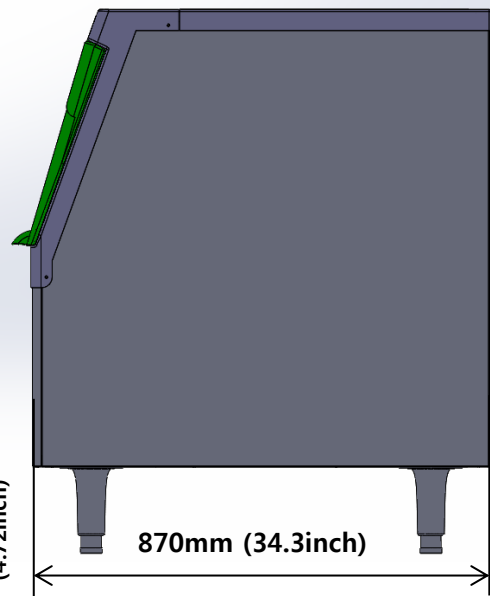

## ICE STORAGE BIN

### IBS-316

Exterior

Front Side View

Left Side View

| Dimensions | mm | inch |
|------------|----|------|
|------------|----|------|

|        |  |              |
|--------|--|--------------|
| Width  | 768                                    | 30           |
| Depth  | 870                                    | 34.3         |
| Height | 969 (WITHOUT FOOT)<br>1089 (WITH FOOT) | 38.1<br>42.9 |

### Specifications

| ITEM                           | SPEC   |
|--------------------------------|--|
| Storage Capacity               | 160Kg (352.74Lbs)                                    |
| Exterior Material              | STS304 (Front)<br>STS430 (Side)<br>GI (Bottom, Rear) |
| Inside Material                | LLDPE  |
| Drain Socket External Diameter | 3/4" NPT   |
| Drain Nipple External Diameter | φ20  |
| Water Guide Angle              | 140° (±2.5)  |