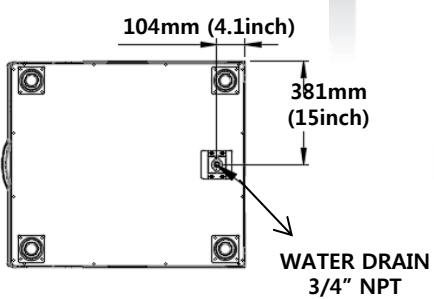

### IBS-316

Exterior

Front Side View

Left Side View

| Dimensions | mm | inch |
|------------|----|------|
|------------|----|------|

|        |  |              |
|--------|--|--------------|
| Width  | 768                                    | 30           |
| Depth  | 870                                    | 34.3         |
| Height | 969 (WITHOUT FOOT)<br>1089 (WITH FOOT) | 38.1<br>42.9 |

### Specifications

| ITEM                           | SPEC   |
|--------------------------------|--|
| Storage Capacity               | 160Kg (352.74Lbs)                                    |
| Exterior Material              | STS304 (Front)<br>STS430 (Side)<br>GI (Bottom, Rear) |
| Inside Material                | LLDPE  |
| Drain Socket External Diameter | 3/4" NPT   |
| Drain Nipple External Diameter | φ20  |
| Water Guide Angle              | 140° (±2.5)  |