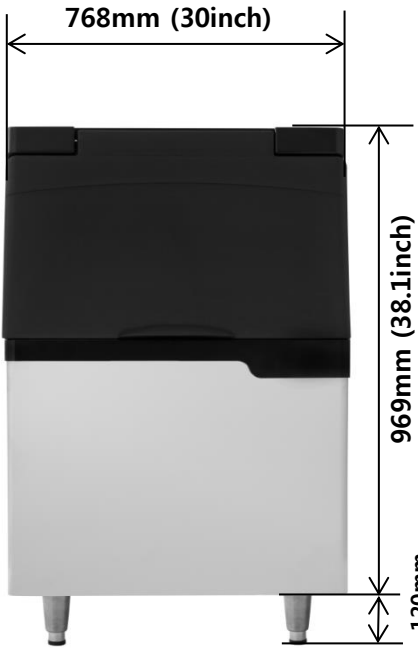

## ICE STORAGE BIN

### IBS-316

Exterior

Front Side View

Left Side View

| Dimensions | mm | inch |
|------------|----|------|
|------------|----|------|

|        |  |              |
|--------|--|--------------|
| Width  | 768                                    | 30           |
| Depth  | 870                                    | 34.3         |
| Height | 969 (WITHOUT FOOT)<br>1089 (WITH FOOT) | 38.1<br>42.9 |

### Specifications

| ITEM                           | SPEC   |
|--------------------------------|--|
| Storage Capacity               | 160Kg (352.74Lbs)                                    |
| Exterior Material              | STS304 (Front)<br>STS430 (Side)<br>GI (Bottom, Rear) |
| Inside Material                | LLDPE  |
| Drain Socket External Diameter | 3/4" NPT   |
| Drain Nipple External Diameter | φ20  |
| Water Guide Angle              | 140° (±2.5)  |